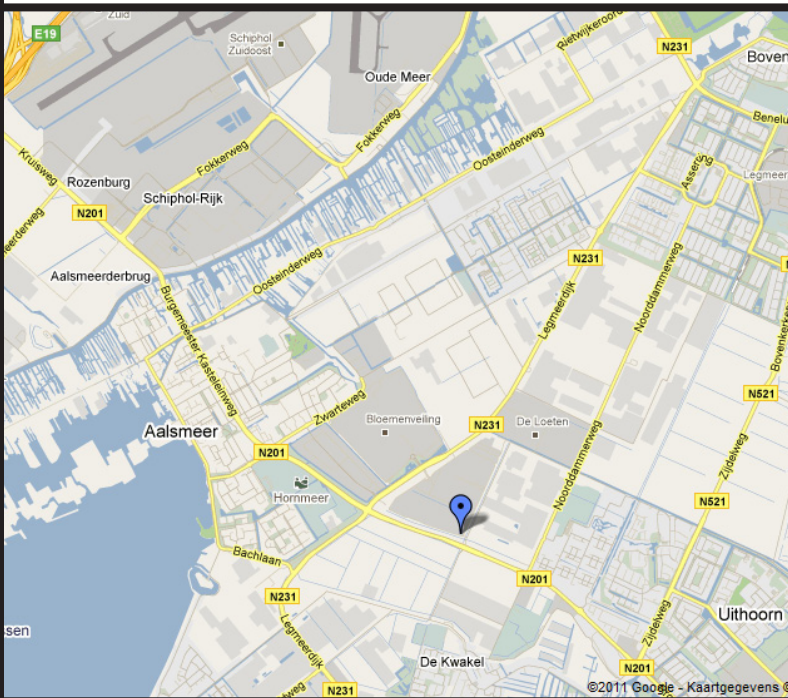

Route description to Bloom b.v.

bloom

beautiful flowers • beautiful people

From Amsterdam

- Follow the A-10 ring road in the direction of The Hague on the A-4 take the exit Aalsmeer at the end of the exit road, follow the signs to Aalsmeer (N-201)
- Follow the signs 'Bloemenveiling' (Flower auction) turn right into the grounds of VBA Zuid
- Turn right at the roundabout and keep right, and follow the road after 700 meters you will find our office on the left side

From Rotterdam

- Follow the A-4 in the direction of Amsterdam
- On the A-4 take the exit Aalsmeer
- At the end of the exit road, follow the signs to Aalsmeer (N-201)
- Follow the signs 'Bloemenveiling' (Flower auction)
- Turn right into the grounds of VBA Zuid
- Turn right at the roundabout and keep right, and follow the road
- After 700 meters you will find our office on the left side

From Utrecht

- Follow the A-2 in the direction of Amsterdam
- take the exit Vinkeveen and follow the signs Uithoorn/Aalsmeer
- Follow the signs 'Bloemenveiling' (Flower auction)
- Turn right into the grounds of VBA Zuid
- Turn right at the roundabout and keep right, and follow the road
- After 700 meters you will find our office on the left side

From highway A-9

- Take the exit Aalsmeer at the end of the exit road, follow the signs to Aalsmeer
- Turn right at the roundabout
- Then turn left at the traffic-lights and cross the bridge (you will see a KLM building on your right)
- Drive straight on and then turn right onto the N-231; this is the Legmeerdijk- follow the signs 'Bloemenveiling' (Flower auction)
- Turn right into the grounds of VBA Zuid
- Turn right at the roundabout and keep right, and follow the road
- After 700 meters you will find our office on the left side