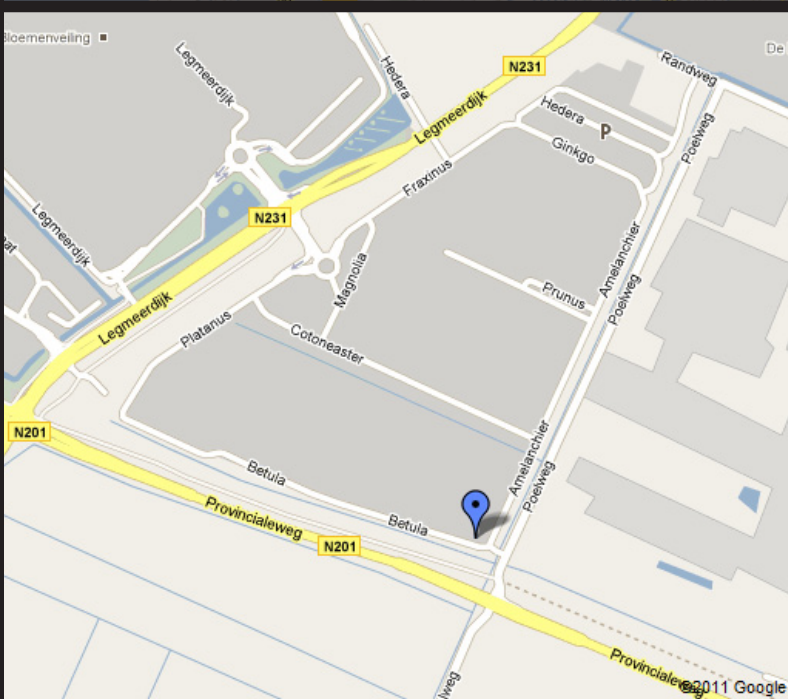

Route description to Bloom b.v.

bloom

beautiful flowers • beautiful people

From Amsterdam

- Follow the A-10 ring road in the direction of The Hague on the A-4 take the exit Aalsmeer at the end of the exit road, follow the signs to Aalsmeer (N-201)
- Follow the signs 'Bloemenveiling' (Flower auction) turn right into the grounds of VBA Zuid
- Turn right at the roundabout and keep right, and follow the road after 700 meters you will find our office on the left side

From Rotterdam

- Follow the A-4 in the direction of Amsterdam
- On the A-4 take the exit Aalsmeer
- At the end of the exit road, follow the signs to Aalsmeer (N-201)
- Follow the signs 'Bloemenveiling' (Flower auction)
- Turn right into the grounds of VBA Zuid
- Turn right at the roundabout and keep right, and follow the road
- After 700 meters you will find our office on the left side

From Utrecht

- Follow the A-2 in the direction of Amsterdam
- take the exit Vinkeveen and follow the signs Uithoorn/Aalsmeer
- Follow the signs 'Bloemenveiling' (Flower auction)
- Turn right into the grounds of VBA Zuid
- Turn right at the roundabout and keep right, and follow the road
- After 700 meters you will find our office on the left side

From highway A-9

- Take the exit Aalsmeer at the end of the exit road, follow the signs to Aalsmeer
- Turn right at the roundabout
- Then turn left at the traffic-lights and cross the bridge (you will see a KLM building on your right)
- Drive straight on and then turn right onto the N-231; this is the Legmeerdijk- follow the signs 'Bloemenveiling' (Flower auction)
- Turn right into the grounds of VBA Zuid
- Turn right at the roundabout and keep right, and follow the road
- After 700 meters you will find our office on the left side